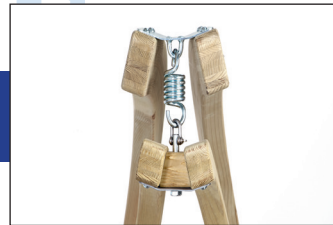

AMAZONAS SWING LOUNGER

Creme • AZ-2020410 • EAN 4030454006811

Anthracite • AZ-2020400 • EAN 4030454006804
(can be used on both sides – either in grey or in taupe)

The stylish floated recliner

Swing Lounger combines maximum hanging comfort with a modern and stylish design, making it an eye-catching feature for any home. The elegantly curved reclining surface is precisely adjusted to the body, so you can lean back comfortably, relax and enjoy.

The Swing Lounger is the product of painstaking craftsmanship, and is made from weather-resistant treated spruce. The high-class laminated gluing makes it particularly stable and secure.

The extra-thick, water-repellent and rapidly drying mattress is your guarantee of perfect relaxation. The highly durable Agora cover is as soft as cotton, but it is exceptionally light-resistant and weatherproof. It is also water-repellent, proof against mildew, insensitive to dirt and easy to clean.

The Swing Lounger can be used either as a gently rocking recliner on the ground, for gentle swinging suspended from a tree or the ceiling or as a perfectly balanced floating recliner in the AMAZONAS Globo Stand frame (not included in the scope of delivery). Spiral spring included.

All the raw materials used come from Europe, and have been processed in Europe in environmentally friendly ways.

AMAZONAS[®]

SWING LOUNGER

Delivery without stand

(agora)

Removable filling

Spiral spring included